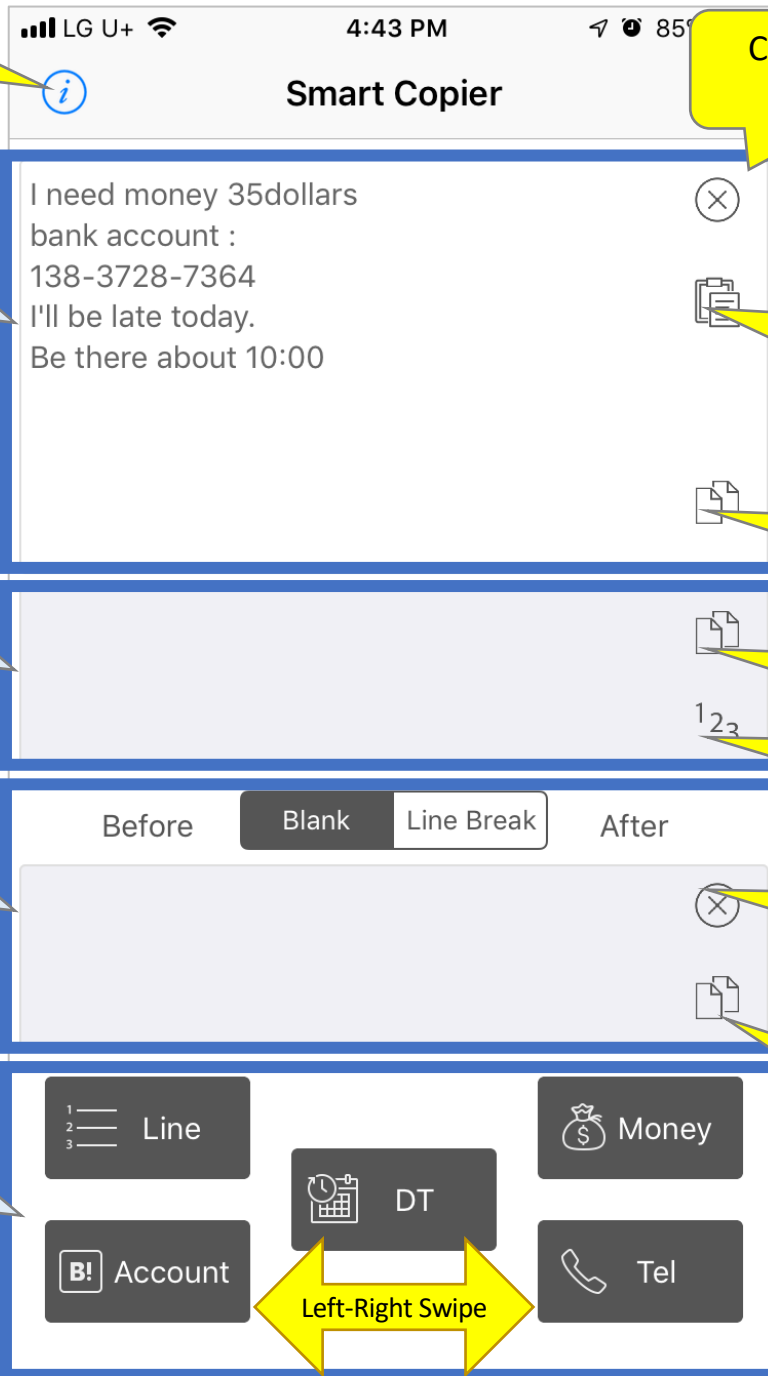

User Manual

Help

Clear Analysis Window

Analysis Window

Paste from clipboard to this Analysis window

Copy Analysis Window

Match window

Copy text in Match Window

Copy **Only Numbers** in Match window

Append Window

Clear Append Window

Copy Text in Append Window

Pattern Window

Means Append "Match Text" to Append Window delimited by Blank or Line Break.